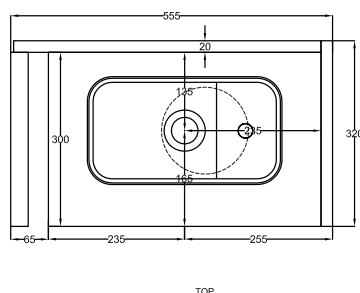

Le Acque di Cielo

● Oltremare ● Corallo
● Smeraldo ● Ninfea
● Alga ● Anemone

DoP No. 14688.01

Maggio 2023

ATTENZIONE: Superfici, pesi e misure riportate possono presentare leggere differenze rispetto ai pezzi reali, in considerazione e accordo delle caratteristiche di tolleranza intrinseche del materiale ceramico e del suo processo produttivo. L'azienda si riserva di cambiare schede tecniche e caratteristiche di funzionamento degli articoli in ogni momento e senza necessità di preavviso.

ATTENTION: Surfaces, weights and dimensions can show some little differences compared to the real item, following typical intrinsic characteristics of ceramics material and production. The company reserves the right to change any technical specifications/ dimension and/or operating characteristics of the products at any time and without giving notice.