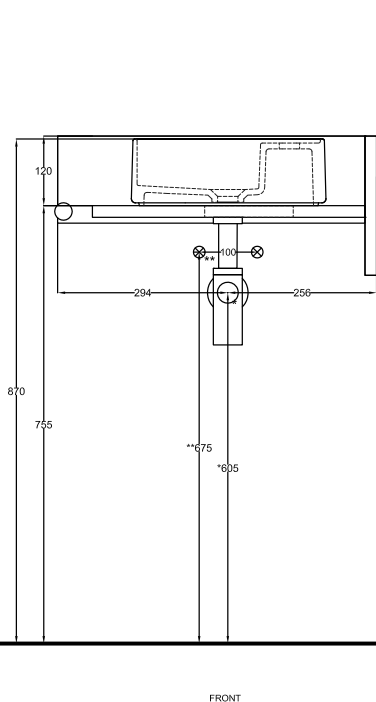

Le Acque di Cielo

● Oltremare ● Corallo
● Smeraldo ● Ninfea
● Alga ● Anemone

DoP No. 14688.01

Maggio 2023

ATTENZIONE: Superfici, pesi e misure riportate possono presentare leggere differenze rispetto ai pezzi reali, in considerazione e accordo delle caratteristiche di tolleranza intrinseche del materiale ceramico e del suo processo produttivo. L'azienda si riserva di cambiare schede tecniche e caratteristiche di funzionamento degli articoli in ogni momento e senza necessità di preavviso.

ATTENTION: Surfaces, weights and dimensions can show some little differences compared to the real item, following typical intrinsic characteristics of ceramics material and production. The company reserves the right to change any technical specifications/ dimension and/or operating characteristics of the products at any time and without giving notice.