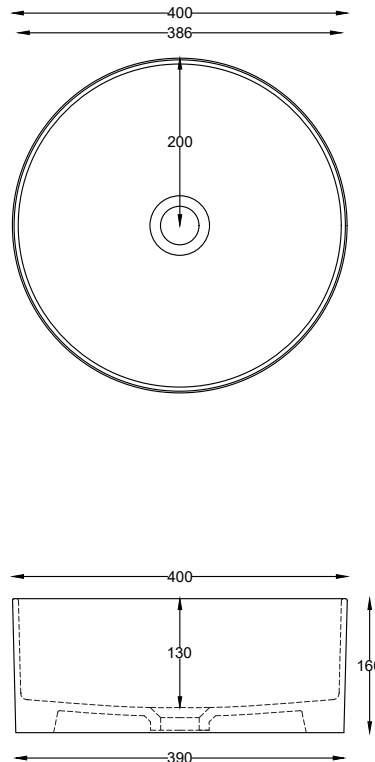

ATTENZIONE:
Superfici, pesi e misure riportate possono presentare leggere differenze rispetto ai pezzi reali, in considerazione e accordo delle caratteristiche di tolleranza intrinseche del materiale ceramico e del suo processo produttivo. L'azienda si riserva di cambiare schede tecniche e caratteristiche di funzionamento degli articoli in ogni momento e senza necessità di preavviso.

ATTENTION:
Surfaces, weights and dimensions can show some little differences compared to the real item, following typical intrinsic characteristics of ceramics material and production. The company reserves the right to change any technical specifications/dimension and/or operating characteristics of the products at any time and without giving notice.