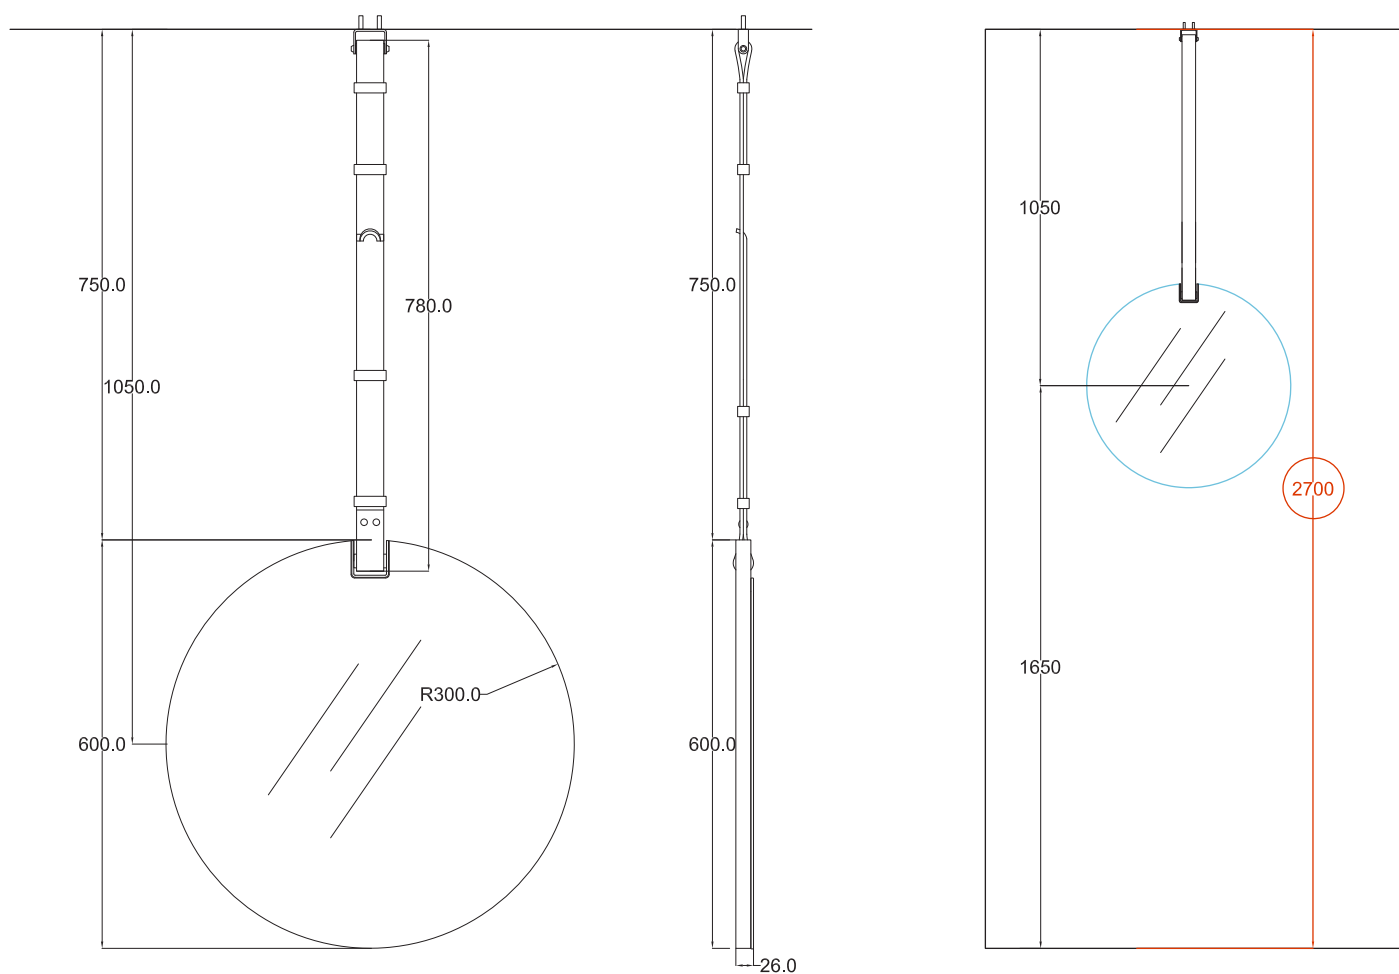

FINITURE CINTA IN CUOIO

LEATHER BELT FINISHES

- Nero Matt / Black Matt
- Bianco
- Naturale

Marzo 2023

ATTENZIONE:

Tutte le misure possono presentare leggere differenze rispetto ai pezzi reali in considerazione delle caratteristiche del prodotto. L'azienda si riserva di cambiare schede tecniche e caratteristiche di funzionamento degli articoli in ogni momento e senza necessità di preavviso.

ATTENTION:

All measure can show some little difference in respect of the real items, following typical characteristics of production. The company reserves the right to change any technical specifications/dimension and/or operating characteristics of the products at any time and without giving notice.