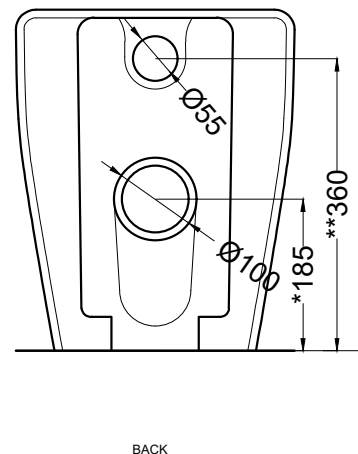

ATTENZIONE/ATTENTION:

Superfici, pesi e misure riportate possono presentare leggere differenze rispetto ai pezzi reali, in considerazione e accordo delle caratteristiche di tolleranza intrinseche del materiale ceramico e del suo processo produttivo. L'azienda si riserva di cambiare schede tecniche e caratteristiche di funzionamento degli articoli in ogni momento e senza necessità di preavviso.

ATTENZIONE/ATTENTION: