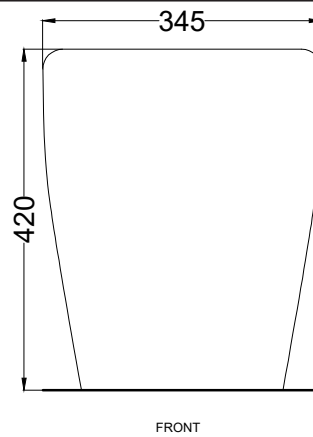

Febbraio 2022