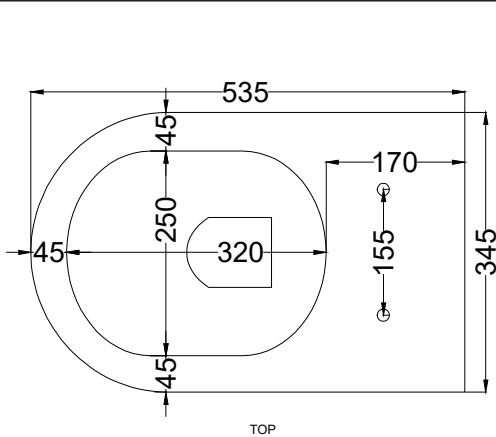

Febbraio 2022