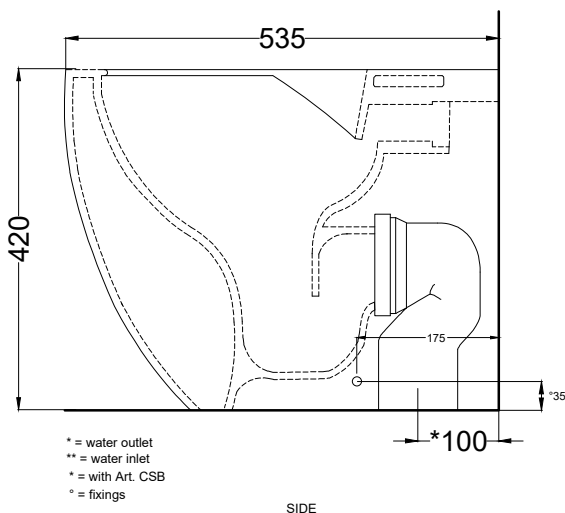

ATTENZIONE/ATTENTION:

Superfici, pesi e misure riportate possono presentare leggere differenze rispetto ai pezzi reali, in considerazione e accordo delle caratteristiche di tolleranza intrinseche del materiale ceramico e del suo processo produttivo. L'azienda si riserva di cambiare schede tecniche e caratteristiche di funzionamento degli articoli in ogni momento e senza necessità di preavviso.

ATTENZIONE/ATTENTION: