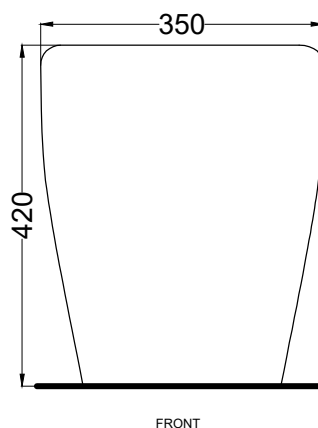

ATTENZIONE: Superfici, pesi e misure riportate possono presentare leggere differenze rispetto ai pezzi reali, in considerazione e accordo delle caratteristiche di tolleranza intrinseche del materiale ceramico e del suo processo produttivo. L'azienda si riserva di cambiare schede tecniche e caratteristiche di funzionamento degli articoli in ogni momento e senza necessità di preavviso.

ATTENTION: Surfaces, weights and dimensions can show some little differences compared to the real item, following typical intrinsic characteristics of ceramics material and production. The company reserves the right to change any technical specifications/dimension and/or operating characteristics of the products at any time and without giving notice.