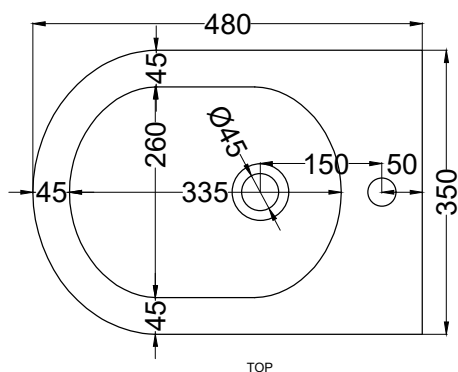

ATTENZIONE: Superfici, pesi e misure riportate possono presentare leggere differenze rispetto ai pezzi reali, in considerazione e accordo delle caratteristiche di tolleranza intrinseche del materiale ceramico e del suo processo produttivo. L'azienda si riserva di cambiare schede tecniche e caratteristiche di funzionamento degli articoli in ogni momento e senza necessità di preavviso.

ATTENTION: Surfaces, weights and dimensions can show some little differences compared to the real item, following typical intrinsic characteristics of ceramics material and production. The company reserves the right to change any technical specifications/dimension and/or operating characteristics of the products at any time and without giving notice.