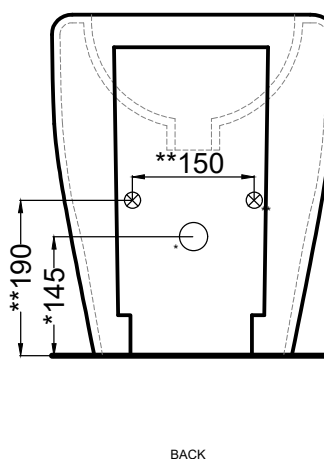

ATTENZIONE: Superfici, pesi e misure riportate possono presentare leggere differenze rispetto ai pezzi reali, in considerazione e accordo delle caratteristiche di tolleranza intrinseche del materiale ceramico e del suo processo produttivo. L'azienda si riserva di cambiare schede tecniche e caratteristiche di funzionamento degli articoli in ogni momento e senza necessità di preavviso.

ATTENTION: Surfaces, weights and dimensions can show some little differences compared to the real item, following typical intrinsic characteristics of ceramics material and production. The company reserves the right to change any technical specifications/dimension and/or operating characteristics of the products at any time and without giving notice.