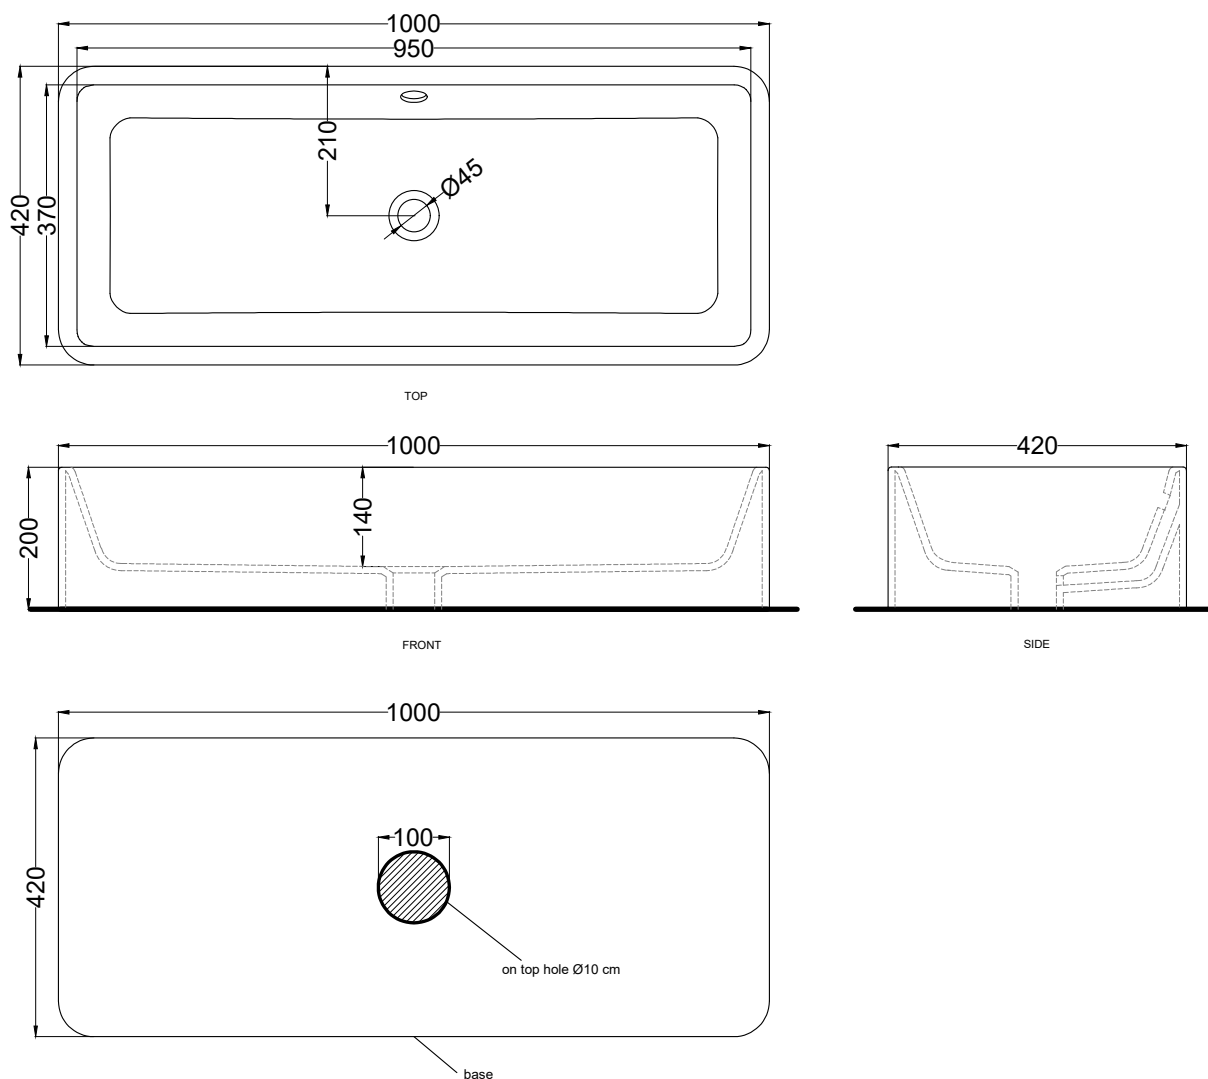

PESO NETTO/NET WEIGHT: 30,80 Kg

PCS PALLET: 10
PCS PALLET CONTAINER: 20

ACCESSORI/ACCESSORIES:

PIL01 - Piletta universale click-clack CROMO con coperchio in ceramica / *Universal click-clak drain in CHROME with ceramic lid*
PIL01NM - Piletta universale click-clack NERO MATT con coperchio in ceramica / *Universal click-clak drain in MATT BLACK with ceramic lid*
PIL01BR - Piletta universale click-clack BRONZO con coperchio in ceramica / *Universal click-clak drain in BRONZE with ceramic lid*
PIL01CM - Piletta universale click-clack CEMENTO con coperchio in ceramica / *Universal click-clak drain in CEMENTO with ceramic lid*

SISP - Sifone CROMO / *CHROME siphon*

SIFN - Sifone NERO MATT / *MATT BLACK siphon*

SIFBR - Sifone BRONZO / *BRONZE siphon*

SIFCM - Sifone CEMENTO / *CEMENTO siphon*

FINITURE

FINISHES

- Bianco/white - glossy
- Nero/black - glossy

Le Terre di Cielo

- Talco
- Pomice
- Brina
- Basalto
- Lavagna
- Cemento
- Fango
- Cacao
- Arenaria
- Avena
- Lino
- Agave
- Muschio
- Polvere
- Cipria
- Canapa

DoP No. 14688.01

Febbraio 2021