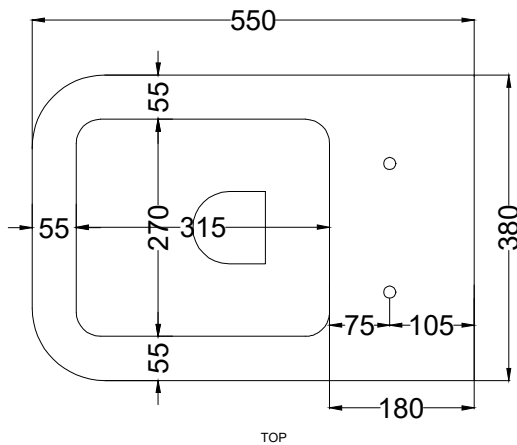

Shui Comfort - art. SHCOVAKTR

back-to-wall wc tralsato, senza brida

back-to-wall wc rimless, with adjustable water inlet/outlet

cielo
handmade in Italy

PESO NETTO/NET WEIGHT: 33,00 Kg

PCS PALLET: 15
PCS PALLET CONTAINER: 20

ACCESSORI/ACCESSORIES:

CPVSHCOT - coprivaso in termoindurente/
thermosetting seat-cover

CPVSHCOTF - coprivaso in termoindurente
frizionato/Thermosetting soft close seat-cover

CSB - raccordo a "S" per scarico a pavimento/
"S" shaped pan connector for floor trap

CSR90 - raccordo a 90° per scarico a
pavimento/90° shaped pan connector for floor trap

CSTR - raccordo traslato/ shifted pan connector
for floor trap

RPB - raccordo dritto a parete/straight pan
connector for wall trap

NOTE/NOTES

Il wc rispetta le normative per il risparmio idrico.

The toilet complies with the water saving regulations.

DoP No. 997.01

FINITURE

FINISHES

- Bianco/white - glossy
- Nero/black - glossy

Le Terre di Cielo

- Talco
- Pomice
- Brina
- Basalto
- Arenaria
- Avena
- Cemento
- Lavagna

*XXX= 245 + 170 WITH art. CSTR
185 WITH art. CSB
140 + 70 WITH art. CSR90

* = fixings

* = water outlet
** = water inlet (hot
**RSE: 340 + 370

ATTENZIONE/ATTENTION:

Superfici, pesi e misure riportate possono presentare leggere differenze rispetto ai pezzi reali, in considerazione e accordo delle caratteristiche di tolleranza intrinseche del materiale ceramico e del suo processo produttivo. L'azienda si riserva di cambiare schede tecniche e caratteristiche di funzionamento degli articoli in ogni momento e senza necessità di preavviso.

ATTENZIONE/ATTENTION: