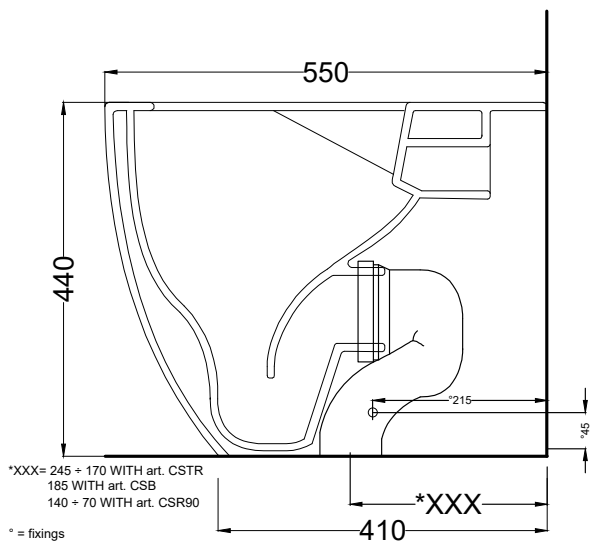

TOP

*XXX= 245 + 170 WITH art. CSTR
185 WITH art. CSB
140 + 70 WITH art. CSR90

* = fixings