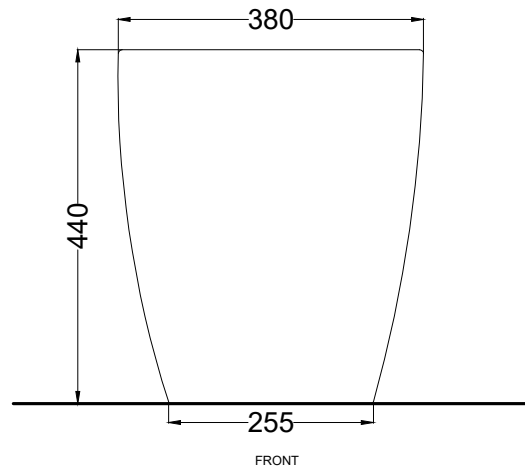

Shui Comfort - art. SHCOVAKTR

back-to-wall wc tralsato, senza brida

back-to-wall wc rimless, with adjustable water inlet/outlet

cielo
handmade in Italy

PESO NETTO/NET WEIGHT: 33,00 Kg

PCS PALLET: 15
PCS PALLET CONTAINER: 20

ACCESSORI/ACCESSORIES:

CPVSHCOT - coprivaso in termoindurente/
thermosetting seat-cover

CPVSHCOTF - coprivaso in termoindurente
frizionato/Thermosetting soft close seat-cover

CSB - raccordo a "S" per scarico a pavimento/
"S" shaped pan connector for floor trap

CSR90 - raccordo a 90° per scarico a
pavimento/90° shaped pan connector for floor trap

CSTR - raccordo traslato/ shifted pan connector
for floor trap

RPB - raccordo dritto a parete/straight pan
connector for wall trap

NOTE/NOTES

Il wc rispetta le normative per il risparmio idrico.

The toilet complies with the water saving regulations.

DoP No. 997.01

FINITURE

FINISHES

- Bianco/white - glossy
- Nero/black - glossy

Le Terre di Cielo

- Talco
- Pomice
- Brina
- Basalto
- Arenaria
- Avena
- Cemento
- Lavagna

FRONT

*XXX= 245 + 170 WITH art. CSTR
185 WITH art. CSB
140 + 70 WITH art. CSR90

* = fixings

* = water outlet
** = water inlet (hot
**RSE: 340 + 370

ATTENZIONE/ATTENTION:

Superfici, pesi e misure riportate possono presentare leggere differenze rispetto ai pezzi reali, in considerazione e accordo delle caratteristiche di tolleranza intrinseche del materiale ceramico e del suo processo produttivo. L'azienda si riserva di cambiare schede tecniche e caratteristiche di funzionamento degli articoli in ogni momento e senza necessità di preavviso.

ATTENZIONE/ATTENTION: