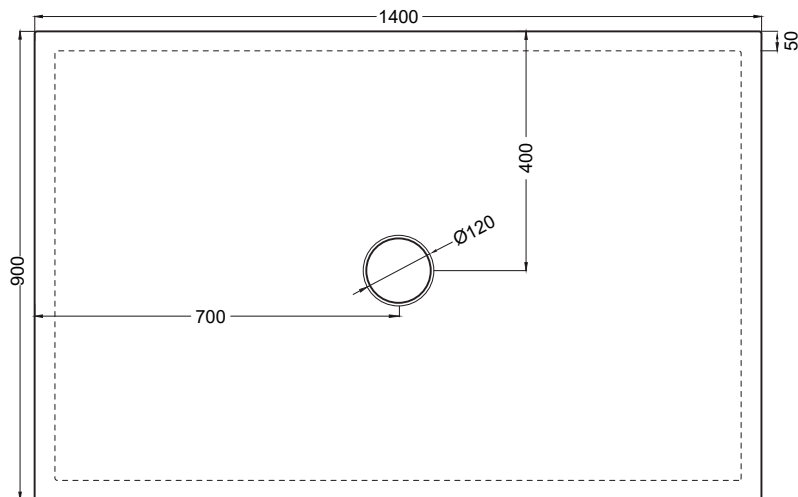

piatto doccia h3
h3 shower tray

PESO NETTO/NET WEIGHT: 41,00 Kg

ACCESSORI/ACCESSORIES:

SIF903N - Sifone per piatto doccia Infinito New (obbligatorio) / Syphon for shower tray Infinito New (mandatory)

COPM3N - Coperchio in metallo per piatto doccia Infinito New (obbligatorio) / Metal drain for Infinito New shower tray (mandatory)

CAPACITA' DI SCARICO DELLA PILETTA / FLUSH PERFORMANCE OF THE DRAIN VALVE

Il sifone del piatto doccia a corredo del piatto in abbinamento alla copertura in acciaio garantisce una efficienza di scarico massima di 24 l/min.

The drain provided with the shower tray, in combination with the steel coating, guarantees a maximum flushing performance of 24 l/min

FINITURE

FINISHES

Essential colors

- Bianco/white - glossy
- Fumo - glossy
- Talpa - glossy

Antiscivolo / non-slip

- TW - Total White Antiscivolo / non-slip

Le Acque di Cielo

- Oltremare
- Smeraldo
- Alga
- Corallo
- Ninfea
- Anemone

Le Terre di Cielo

- Talco
- Pomice
- Brina
- Basalto
- Lavagna
- Cemento
- Arenaria
- Avena
- Lino
- Cacao
- Muschio
- Agave
- Polvere

Luglio 2025

Attenzione: i lati di tagli dei formati a misura non sono smaltati
Attention: the cut edges of the made-to-measure products are not enameled.