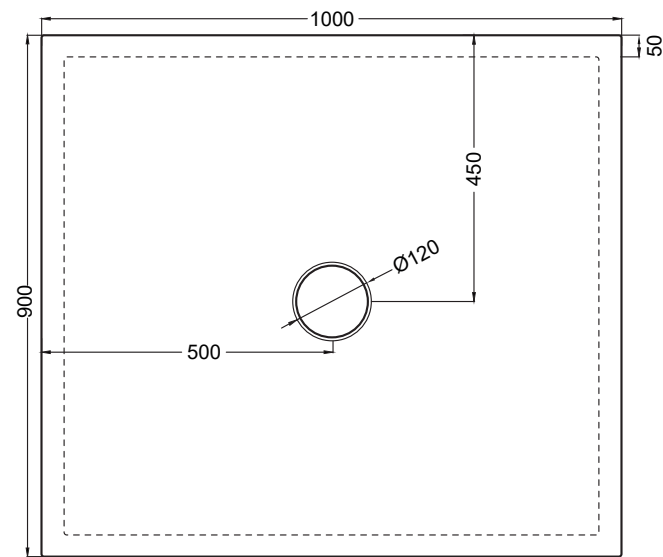

piatto doccia h3
h3 shower tray

PESO NETTO/NET WEIGHT: 31,00 Kg

ACCESSORI/ACCESSORIES:

SIF903N - Sifone per piatto doccia Infinito New (obbligatorio) / Syphon for shower tray Infinito New (mandatory)

COPM3N - Coperchio in metallo per piatto doccia Infinito New (obbligatorio) / Metal drain for Infinito New shower tray (mandatory)

FINITURE

FINISHES

Essential colors

- Bianco/white - glossy
- Fumo - glossy
- Talpa - glossy

Antiscivolo / non-slip

- TW - Total White Antiscivolo / non-slip

Le Acque di Cielo

- Oltremare
- Smeraldo
- Alga
- Corallo
- Ninfea
- Anemone

Le Terre di Cielo

- Talco
- Pomice
- Brina
- Basalto
- Lavagna
- Cemento
- Arenaria
- Avena
- Lino
- Cacao
- Muschio
- Agave
- Polvere

CAPACITA' DI SCARICO DELLA PILETTA / FLUSH PERFORMANCE OF THE DRAIN VALVE

Il sifone del piatto doccia a corredo del piatto in abbinamento alla copertura in acciaio garantisce una efficienza di scarico massima di 24 l/min.

The drain provided with the shower tray, in combination with the steel coating, guarantees a maximum flushing performance of 24 l/min

TOP