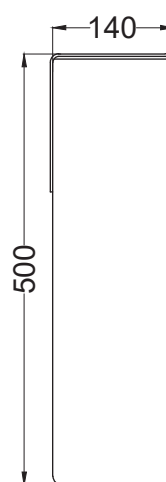

# Narciso - art. NASC

sacca in cuoio  
leather laundry bag

**cielo**  
handmade in Italy

**PESO NETTO/NET WEIGHT: 3,20 Kg**

**NOTE/NOTES**

Sacca in cuoio  
Laundry bag made of leather.

Luglio 2025

FRONT

SIDE

BACK