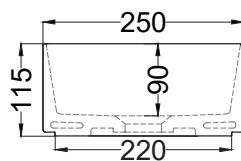

Shui Comfort - art. MILAQ

lavabo minimo quadrato
minimo square washbasin

cielo

PESO NETTO/NET WEIGHT: 3,15 Kg

PCS PALLET: 152
PCS PALLET CONTAINER: 304

ACCESSORI/ACCESSORIES:

PIL01 - Piletta universale click-clack CROMO con coperchio in ceramica / Universal click-clak drain in CHROME with ceramic lid

PIL01NM - Piletta universale click-clack NERO MATT con coperchio in ceramica / Universal click-clak drain in MATT BLACK with ceramic lid

PIL01BR - Piletta universale click-clack BRONZO con coperchio in ceramica / Universal click-clak drain in BRONZE with ceramic lid

PIL01CM - Piletta universale click-clack CEMENTO con coperchio in ceramica / Universal click-clak drain in CEMENTO with ceramic lid

SISP - Sifone CROMO / CHROME siphon

SIFN - Sifone NERO MATT / MATT BLACK siphon

SIFBR - Sifone BRONZO / BRONZE siphon

SIFCM - Sifone CEMENTO / CEMENTO siphon

FINITURE

FINISHES

Essential colors

- Bianco/white - glossy
- Fumo - glossy
- Talpa - glossy

Le Acque di Cielo

- Oltremare
- Smeraldo
- Alga
- Corallo
- Ninfea
- Anemone

Le Terre di Cielo

- Talco
- Pomice
- Brina
- Basalto
- Lavagna
- Cemento
- Fango
- Cacao
- Arenaria
- Avena
- Lino
- Agave
- Muschio
- Polvere
- Cipria
- Canapa

DoP No. 14688.01

Luglio 2025

TOP

FRONT

ATTENZIONE:
Superfici, pesi e misure riportate possono presentare leggere differenze rispetto ai pezzi reali, in considerazione e accordo delle caratteristiche di tolleranza intrinseche del materiale ceramico e del suo processo produttivo. L'azienda si riserva di cambiare schede tecniche e caratteristiche di funzionamento degli articoli in ogni momento e senza necessità di preavviso.