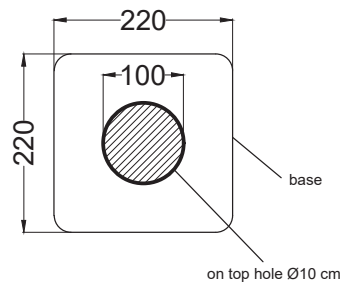

ATTENZIONE:
Superfici, pesi e misure riportate possono presentare leggere differenze rispetto ai pezzi reali, in considerazione e accordo delle caratteristiche di tolleranza intrinseche del materiale ceramico e del suo processo produttivo. L'azienda si riserva di cambiare schede tecniche e caratteristiche di funzionamento degli articoli in ogni momento e senza necessità di preavviso.

ATTENTION:
Surfaces, weights and dimensions can show some little differences compared to the real item, following typical intrinsic characteristics of ceramics material and production. The company reserves the right to change any technical specifications/ dimension and/or operating characteristics of the products at any time and without giving notice.