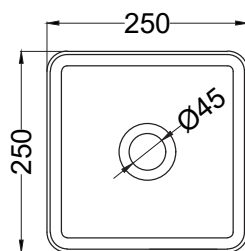

Shui Comfort - art. MILAQ

lavabo minimo quadrato
minimo square washbasin

cielo

PESO NETTO/NET WEIGHT: 3,15 Kg

PCS PALLET: 152
PCS PALLET CONTAINER: 304

ACCESSORI/ACCESSORIES:

PIL01 - Piletta universale click-clack CROMO con coperchio in ceramica / Universal click-clak drain in CHROME with ceramic lid

PIL01NM - Piletta universale click-clack NERO MATT con coperchio in ceramica / Universal click-clak drain in MATT BLACK with ceramic lid

PIL01BR - Piletta universale click-clack BRONZO con coperchio in ceramica / Universal click-clak drain in BRONZE with ceramic lid

PIL01CM - Piletta universale click-clack CEMENTO con coperchio in ceramica / Universal click-clak drain in CEMENTO with ceramic lid

SISP - Sifone CROMO / CHROME siphon

SIFN - Sifone NERO MATT / MATT BLACK siphon

SIFBR - Sifone BRONZO / BRONZE siphon

SIFCM - Sifone CEMENTO / CEMENTO siphon

FINITURE

FINISHES

Essential colors

- Bianco/white - glossy
- Fumo - glossy
- Talpa - glossy

Le Acque di Cielo

- Oltremare
- Smeraldo
- Alga
- Corallo
- Ninfea
- Anemone

Le Terre di Cielo

- Talco
- Pomice
- Brina
- Basalto
- Lavagna
- Cemento
- Fango
- Cacao
- Arenaria
- Avena
- Lino
- Agave
- Muschio
- Polvere
- Cipria
- Canapa

DoP No. 14688.01

Luglio 2025

TOP

ATTENZIONE:
Superfici, pesi e misure riportate possono presentare leggere differenze rispetto ai pezzi reali, in considerazione e accordo delle caratteristiche di tolleranza intrinseche del materiale ceramico e del suo processo produttivo. L'azienda si riserva di cambiare schede tecniche e caratteristiche di funzionamento degli articoli in ogni momento e senza necessità di preavviso.