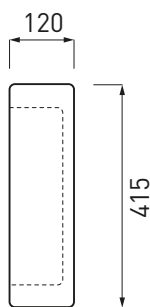

ATTENZIONE:
Superfici, pesi e misure riportate possono presentare leggere differenze rispetto ai pezzi reali, in considerazione e accordo delle caratteristiche di tolleranza intrinseche del materiale ceramico e del suo processo produttivo. L'azienda si riserva di cambiare schede tecniche e caratteristiche di funzionamento degli articoli in ogni momento e senza necessità di preavviso.

ATTENTION:
Surfaces, weights and dimensions can show some little differences compared to the real item, following typical intrinsic characteristics of ceramics material and production. The company reserves the right to change any technical specifications/dimension and/or operating characteristics of the products at any time and without giving notice.