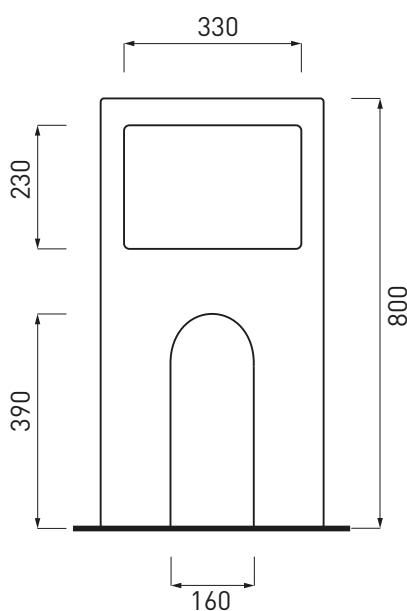

ATTENZIONE:
Superfici, pesi e misure riportate possono presentare leggere differenze rispetto ai pezzi reali, in considerazione e accordo delle caratteristiche di tolleranza intrinseche del materiale ceramico e del suo processo produttivo. L'azienda si riserva di cambiare schede tecniche e caratteristiche di funzionamento degli articoli in ogni momento e senza necessità di preavviso.

ATTENTION:
Surfaces, weights and dimensions can show some little differences compared to the real item, following typical intrinsic characteristics of ceramics material and production. The company reserves the right to change any technical specifications/dimension and/or operating characteristics of the products at any time and without giving notice.