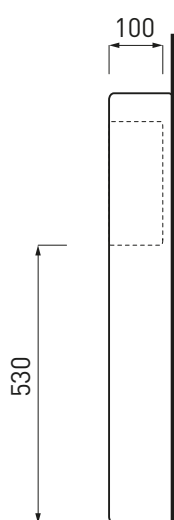

ATTENZIONE:
Superfici, pesi e misure riportate possono presentare leggere differenze rispetto ai pezzi reali, in considerazione e accordo delle caratteristiche di tolleranza intrinseche del materiale ceramico e del suo processo produttivo. L'azienda si riserva di cambiare schede tecniche e caratteristiche di funzionamento degli articoli in ogni momento e senza necessità di preavviso.

ATTENTION:
Surfaces, weights and dimensions can show some little differences compared to the real item, following typical intrinsic characteristics of ceramics material and production. The company reserves the right to change any technical specifications/dimension and/or operating characteristics of the products at any time and without giving notice.