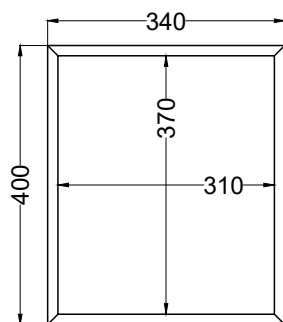

TOP

ATTENZIONE:
Superfici, pesi e misure riportate possono presentare leggere differenze rispetto ai pezzi reali, in considerazione e accordo delle caratteristiche di tolleranza intrinseche del materiale ceramico e del suo processo produttivo. L'azienda si riserva di cambiare schede tecniche e caratteristiche di funzionamento degli articoli in ogni momento e senza necessità di preavviso.

ATTENTION:
Surfaces, weights and dimensions can show some little differences compared to the real item, following typical intrinsic characteristics of ceramics material and production. The company reserves the right to change any technical specifications/dimension and/or operating characteristics of the products at any time and without giving notice.