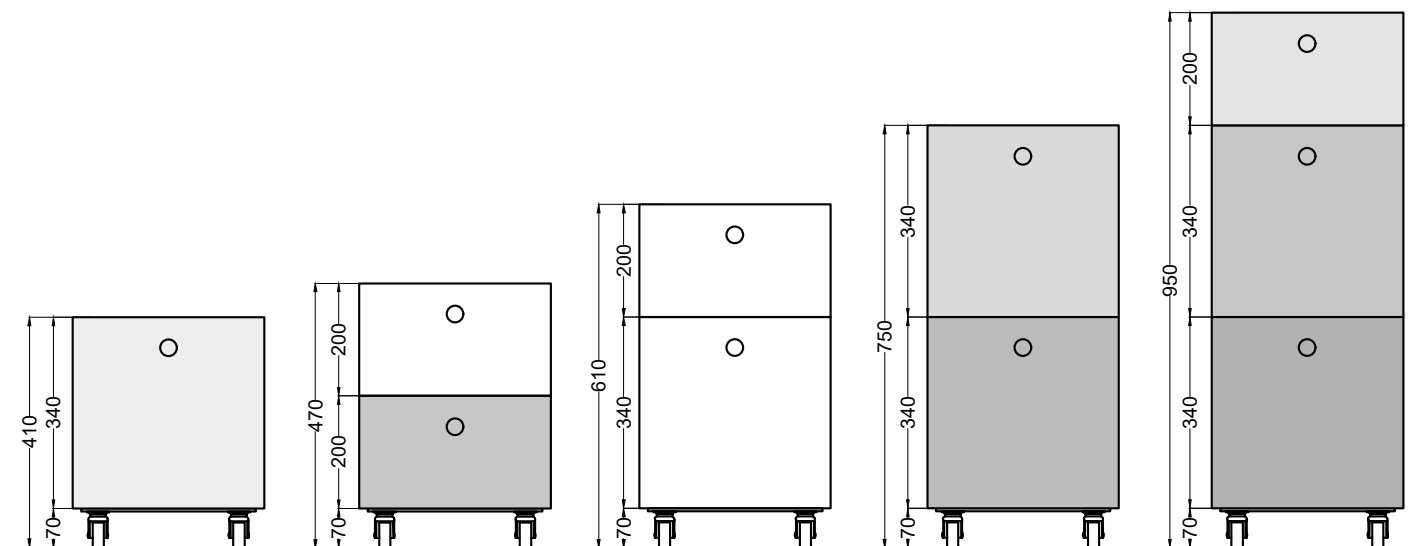

ATTENZIONE:
Superfici, pesi e misure riportate possono presentare leggere differenze rispetto ai pezzi reali, in considerazione e accordo delle caratteristiche di tolleranza intrinseche del materiale ceramico e del suo processo produttivo. L'azienda si riserva di cambiare schede tecniche e caratteristiche di funzionamento degli articoli in ogni momento e senza necessità di preavviso.

ATTENTION:
Surfaces, weights and dimensions can show some little differences compared to the real item, following typical intrinsic characteristics of ceramics material and production. The company reserves the right to change any technical specifications/dimension and/or operating characteristics of the products at any time and without giving notice.