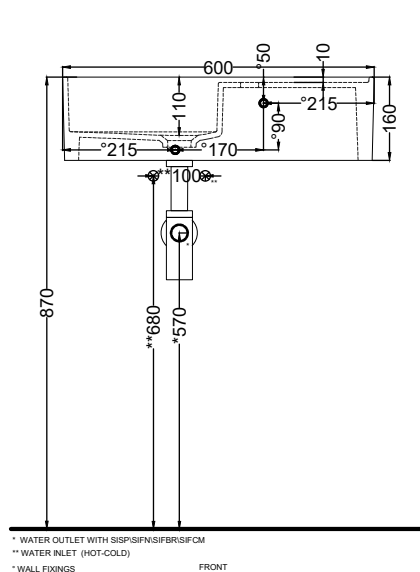

* WALL FIXINGS

FRONT