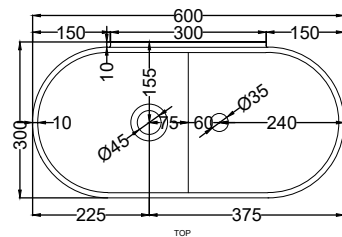

* WALL FIXINGS

FRONT