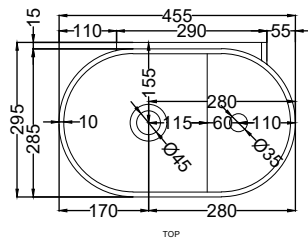

ATTENZIONE: Superfici, pesi e misure riportate possono presentare leggere differenze rispetto ai pezzi reali, in considerazione e accordo delle caratteristiche di tolleranza intrinseche del materiale ceramico e del suo processo produttivo. L'azienda si riserva di cambiare schede tecniche e caratteristiche di funzionamento degli articoli in ogni momento e senza necessità di preavviso.