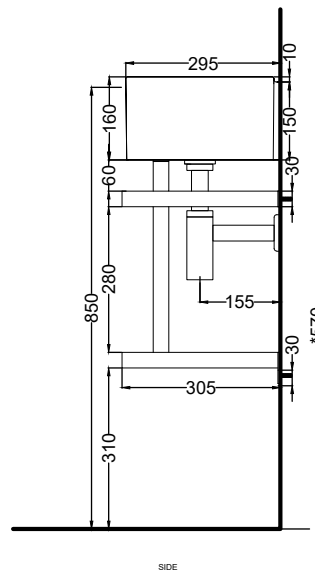

ATTENZIONE: Superfici, pesi e misure riportate possono presentare leggere differenze rispetto ai pezzi reali, in considerazione e accordo delle caratteristiche di tolleranza intrinseche del materiale ceramico e del suo processo produttivo. L'azienda si riserva di cambiare schede tecniche e caratteristiche di funzionamento degli articoli in ogni momento e senza necessità di preavviso.