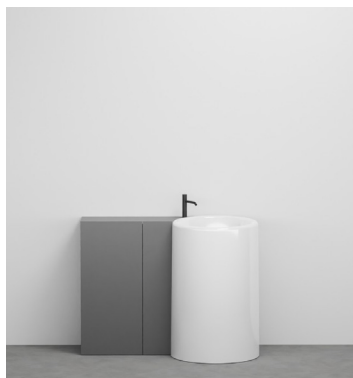

lavabo freestanding tondo con mobile a terra 90 sinistro
freestanding washbasin with on the floor cabinet 90 on the left

ACCESSORI/ACCESSORIES:

ITPILFREEGNM - Piletta click-clack NERO MATT con coperchio in ceramica / Click-clak drain in MATT BLACK with ceramic lid