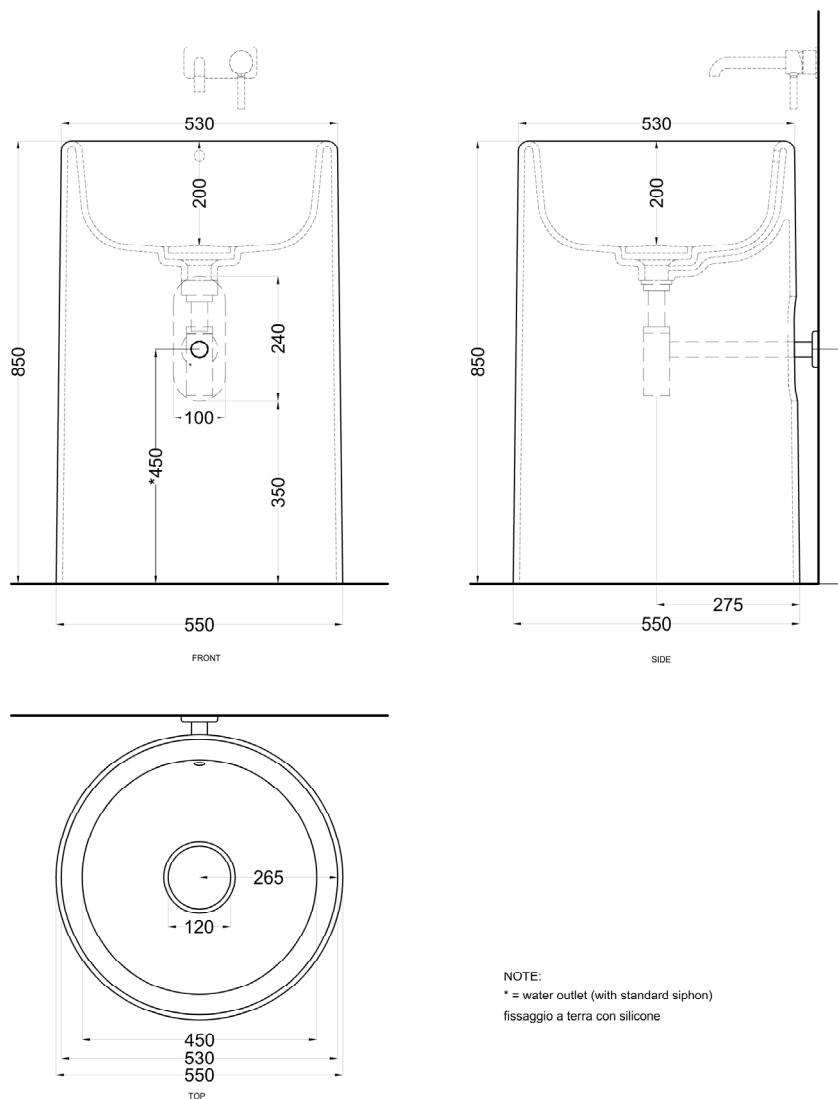

Le Acque di Cielo

- Oltremare
- Smeraldo
- Alga
- Corallo
- Ninfea
- Anemone

Settembre 2024

NOTE:
* = water outlet (with standard siphon)
fissaggio a terra con silicone

ATTENZIONE:
Superfici, pesi e misure riportate possono presentare leggere differenze rispetto ai pezzi reali, in considerazione e accordo delle caratteristiche di tolleranza intrinseche del materiale ceramico e del suo processo produttivo. L'azienda si riserva di cambiare schede tecniche e caratteristiche di funzionamento degli articoli in ogni momento e senza necessità di preavviso.

ATTENTION:
Surfaces, weights and dimensions can show some little differences compared to the real item, following typical intrinsic characteristics of ceramics material and production. The company reserves the right to change any technical specifications/ dimension and/or operating characteristics of the products at any time and without giving notice.