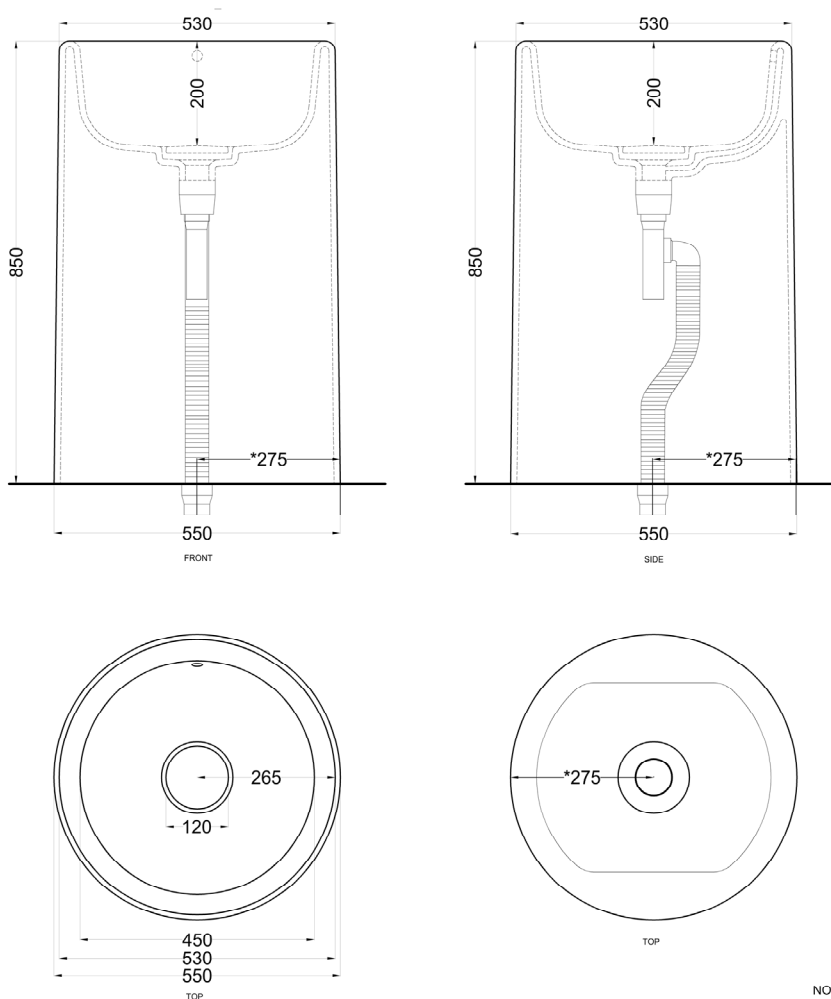

Le Acque di Cielo

- Oltremare
- Smeraldo
- Alga
- Corallo
- Ninfea
- Anemone

Settembre 2024

NOTE:
* = water outlet (with standard siphon)
fissaggio a terra con silicone

ATTENZIONE:
Superfici, pesi e misure riportate possono presentare leggere differenze rispetto ai pezzi reali, in considerazione e accordo delle caratteristiche di tolleranza intrinseche del materiale ceramico e del suo processo produttivo. L'azienda si riserva di cambiare schede tecniche e caratteristiche di funzionamento degli articoli in ogni momento e senza necessità di preavviso.

ATTENTION:
Surfaces, weights and dimensions can show some little differences compared to the real item, following typical intrinsic characteristics of ceramics material and production. The company reserves the right to change any technical specifications/ dimension and/or operating characteristics of the products at any time and without giving notice.