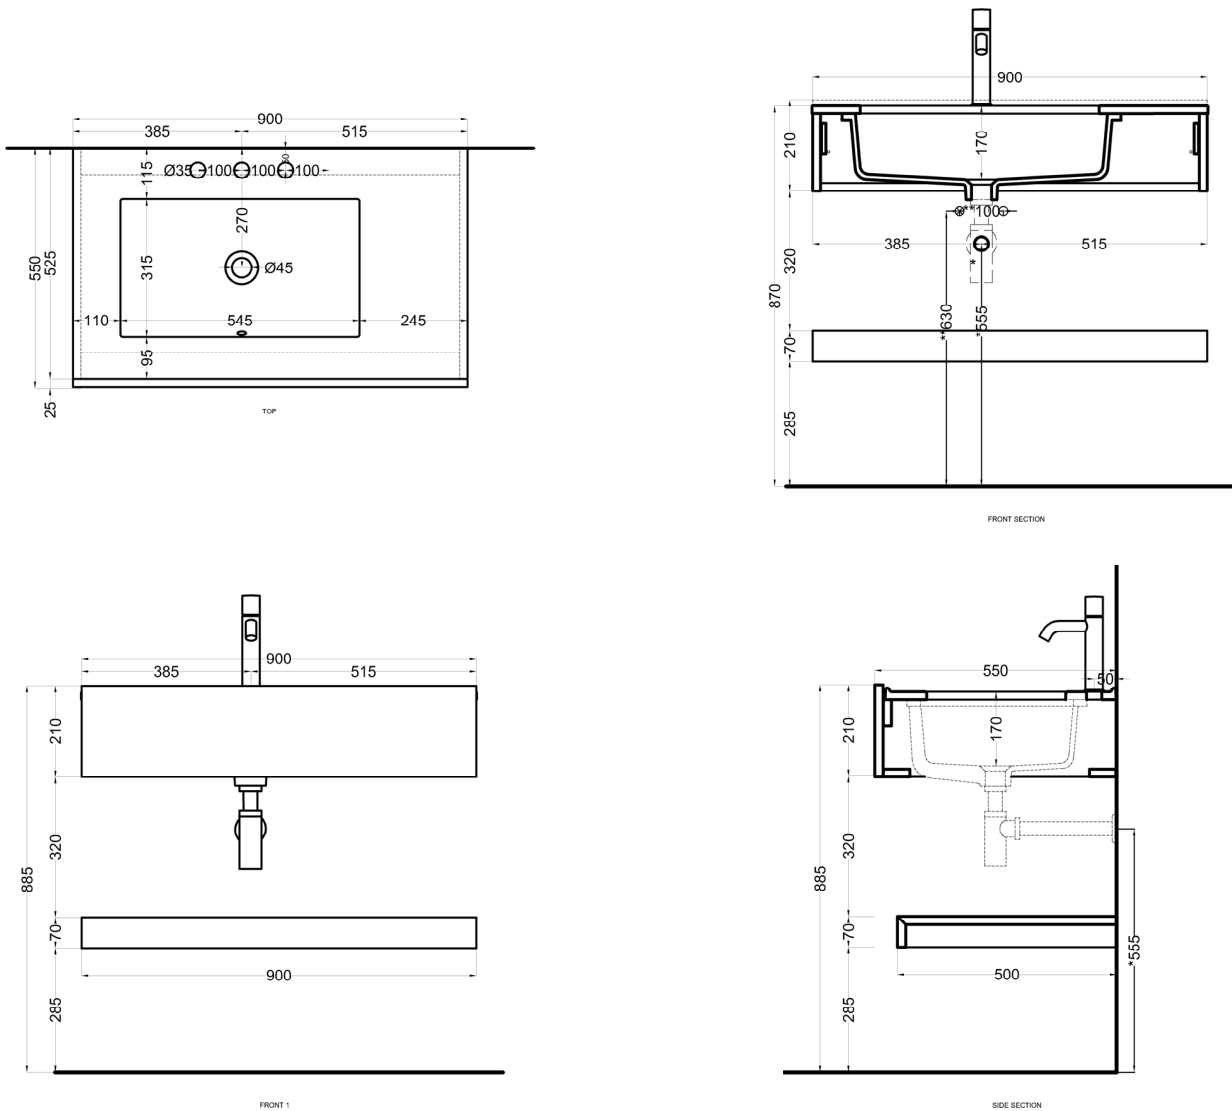

* = water outlet (with standard siphon)
** = water inlet (hot/cold)
° = fixings

ATTENZIONE:
Superfici, pesi e misure riportate possono presentare leggere differenze rispetto ai pezzi reali, in considerazione e accordo delle caratteristiche di tolleranza intrinseche del materiale ceramico e del suo processo produttivo. L'azienda si riserva di cambiare schede tecniche e caratteristiche di funzionamento degli articoli in ogni momento e senza necessità di preavviso.

ATTENTION:
Surfaces, weights and dimensions can show some little differences compared to the real item, following typical intrinsic characteristics of ceramics material and production. The company reserves the right to change any technical specifications/dimension and/or operating characteristics of the products at any time and without giving notice.