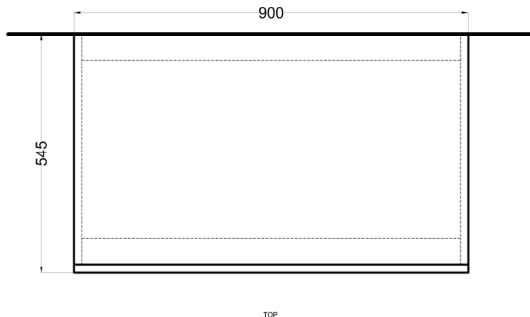

Filo

piano e mensola - senza lavabo
countertop and shelf - without washbasin

cielo
handmade in Italy

top / countertop
art. FIP90 / FIP90M

base / base unit
art. FICBL / FICBE

mensola / shelf
art. FIM90 / FIM90E

Settembre 2024

TOP

* = water outlet (with standard siphon)
** = water inlet (hot/cold)
° = fixings

ATTENZIONE:
Superfici, pesi e misure riportate possono presentare leggere differenze rispetto ai pezzi reali, in considerazione e accordo delle caratteristiche di tolleranza intrinseche del materiale ceramico e del suo processo produttivo. L'azienda si riserva di cambiare schede tecniche e caratteristiche di funzionamento degli articoli in ogni momento e senza necessità di preavviso.

ATTENTION:
Surfaces, weights and dimensions can show some little differences compared to the real item, following typical intrinsic characteristics of ceramics material and production. The company reserves the right to change any technical specifications/dimension and/or operating characteristics of the products at any time and without giving notice.