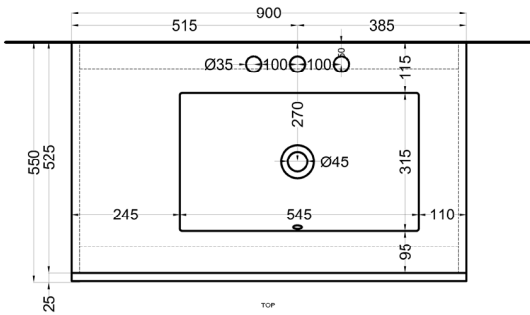

* = water outlet (with standard siphon)
** = water inlet (hot/cold)
° = fixings

ATTENZIONE:
Superfici, pesi e misure riportate possono presentare leggere differenze rispetto ai pezzi reali, in considerazione e accordo delle caratteristiche di tolleranza intrinseche del materiale ceramico e del suo processo produttivo. L'azienda si riserva di cambiare schede tecniche e caratteristiche di funzionamento degli articoli in ogni momento e senza necessità di preavviso.

ATTENTION:
Surfaces, weights and dimensions can show some little differences compared to the real item, following typical intrinsic characteristics of ceramics material and production. The company reserves the right to change any technical specifications/dimension and/or operating characteristics of the products at any time and without giving notice.