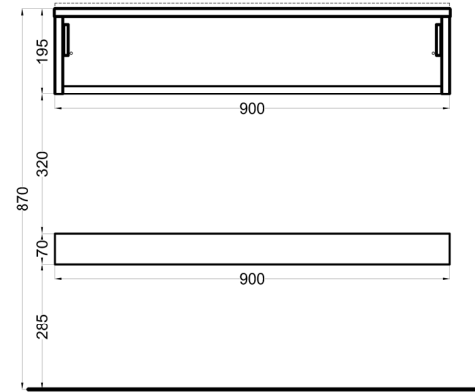

FRONT SECTION