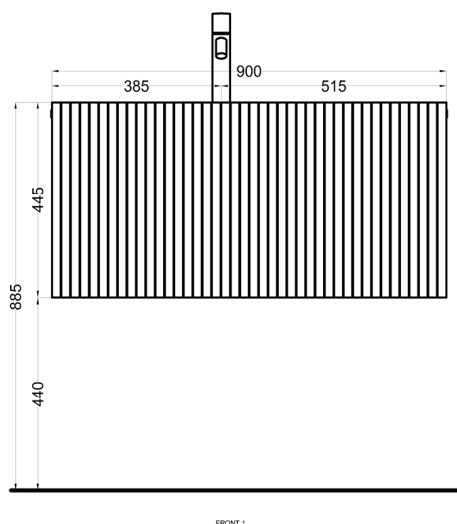

* = water outlet (with standard siphon)
** = water inlet (hot/cold)
° = fixings

ATTENZIONE:
Superfici, pesi e misure riportate possono presentare leggere differenze rispetto ai pezzi reali, in considerazione e accordo delle caratteristiche di tolleranza intrinseche del materiale ceramico e del suo processo produttivo. L'azienda si riserva di cambiare schede tecniche e caratteristiche di funzionamento degli articoli in ogni momento e senza necessità di preavviso.

ATTENTION:
Surfaces, weights and dimensions can show some little differences compared to the real item, following typical intrinsic characteristics of ceramics material and production. The company reserves the right to change any technical specifications/dimension and/or operating characteristics of the products at any time and without giving notice.