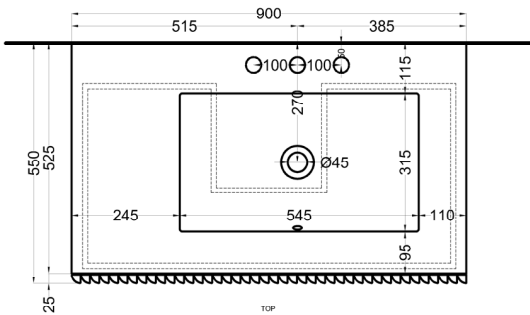

* = water outlet (with standard siphon)
** = water inlet (hot/cold)
° = fixings

ATTENZIONE:

Superfici, pesi e misure riportate possono presentare leggere differenze rispetto ai pezzi reali, in considerazione e accordo delle caratteristiche di tolleranza intrinseche del materiale ceramico e del suo processo produttivo. L'azienda si riserva di cambiare schede tecniche e caratteristiche di funzionamento degli articoli in ogni momento e senza necessità di preavviso.

ATTENTION:

Surfaces, weights and dimensions can show some little differences compared to the real item, following typical intrinsic characteristics of ceramics material and production. The company reserves the right to change any technical specifications/dimension and/or operating characteristics of the products at any time and without giving notice.