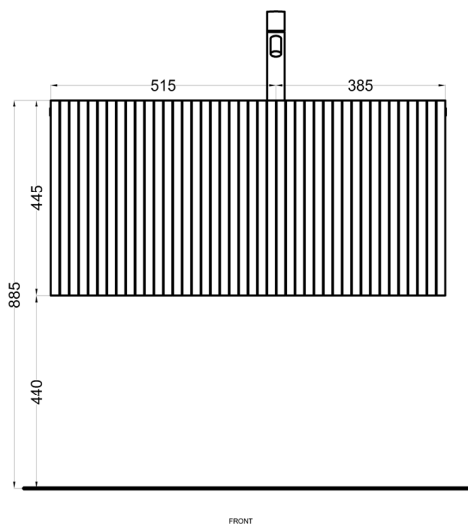

* = water outlet (with standard siphon)
** = water inlet (hot/cold)
° = fixings

ATTENZIONE:

Superfici, pesi e misure riportate possono presentare leggere differenze rispetto ai pezzi reali, in considerazione e accordo delle caratteristiche di tolleranza intrinseche del materiale ceramico e del suo processo produttivo. L'azienda si riserva di cambiare schede tecniche e caratteristiche di funzionamento degli articoli in ogni momento e senza necessità di preavviso.

ATTENTION:

Surfaces, weights and dimensions can show some little differences compared to the real item, following typical intrinsic characteristics of ceramics material and production. The company reserves the right to change any technical specifications/dimension and/or operating characteristics of the products at any time and without giving notice.