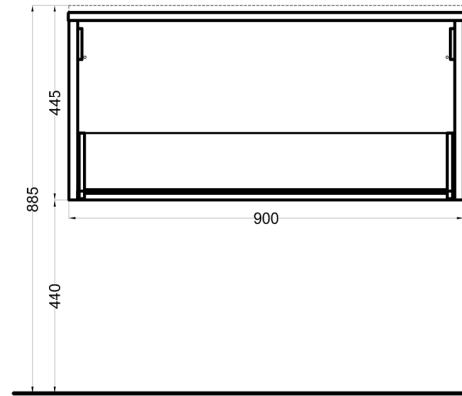

FRONT SECTION