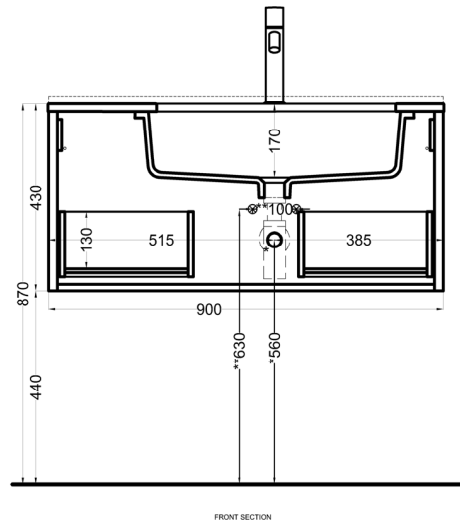

* = water outlet (with standard siphon)
** = water inlet (hot/cold)
° = fixings

ATTENZIONE:

Superfici, pesi e misure riportate possono presentare leggere differenze rispetto ai pezzi reali, in considerazione e accordo delle caratteristiche di tolleranza intrinseche del materiale ceramico e del suo processo produttivo. L'azienda si riserva di cambiare schede tecniche e caratteristiche di funzionamento degli articoli in ogni momento e senza necessità di preavviso.

ATTENTION:

Surfaces, weights and dimensions can show some little differences compared to the real item, following typical intrinsic characteristics of ceramics material and production. The company reserves the right to change any technical specifications/dimension and/or operating characteristics of the products at any time and without giving notice.