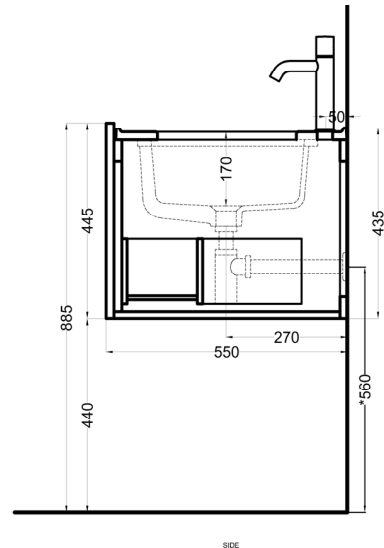

* = water outlet (with standard siphon)
** = water inlet (hot/cold)
° = fixings

ATTENZIONE:

Superfici, pesi e misure riportate possono presentare leggere differenze rispetto ai pezzi reali, in considerazione e accordo delle caratteristiche di tolleranza intrinseche del materiale ceramico e del suo processo produttivo. L'azienda si riserva di cambiare schede tecniche e caratteristiche di funzionamento degli articoli in ogni momento e senza necessità di preavviso.

ATTENTION:

Surfaces, weights and dimensions can show some little differences compared to the real item, following typical intrinsic characteristics of ceramics material and production. The company reserves the right to change any technical specifications/dimension and/or operating characteristics of the products at any time and without giving notice.