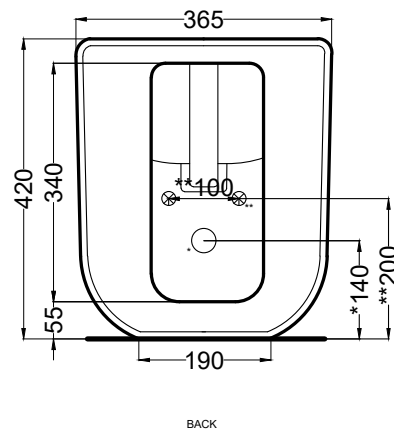

ATTENZIONE:
Le superfici, pesi e misure riportate possono presentare leggere differenze rispetto ai pezzi reali, in considerazione e accordo delle caratteristiche di tolleranza intrinseche del materiale ceramico e del suo processo produttivo. L'azienda si riserva di cambiare schede tecniche e caratteristiche di funzionamento degli articoli in ogni momento e senza necessità di preavviso.

ATTENTION:
Surfaces, weights and dimensions can show some little differences compared to the real item, following typical intrinsic characteristics of ceramics material and production. The company reserves the right to change any technical specifications/ dimension and/or operating characteristics of the products at any time and without giving notice.