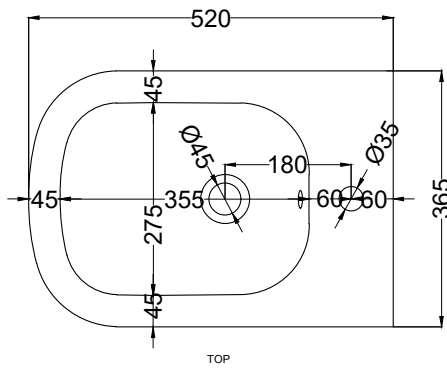

ATTENZIONE:
Le superfici, pesi e misure riportate possono presentare leggere differenze rispetto ai pezzi reali, in considerazione e accordo delle caratteristiche di tolleranza intrinseche del materiale ceramico e del suo processo produttivo. L'azienda si riserva di cambiare schede tecniche e caratteristiche di funzionamento degli articoli in ogni momento e senza necessità di preavviso.

ATTENTION:
Surfaces, weights and dimensions can show some little differences compared to the real item, following typical intrinsic characteristics of ceramics material and production. The company reserves the right to change any technical specifications/ dimension and/or operating characteristics of the products at any time and without giving notice.