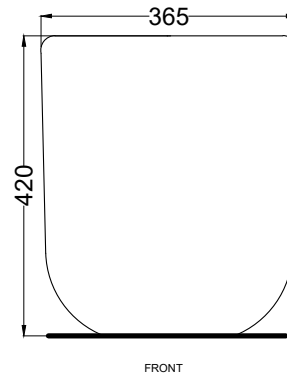

ATTENZIONE:
Le superfici, pesi e misure riportate possono presentare leggere differenze rispetto ai pezzi reali, in considerazione e accordo delle caratteristiche di tolleranza intrinseche del materiale ceramico e del suo processo produttivo. L'azienda si riserva di cambiare schede tecniche e caratteristiche di funzionamento degli articoli in ogni momento e senza necessità di preavviso.

ATTENTION:
Surfaces, weights and dimensions can show some little differences compared to the real item, following typical intrinsic characteristics of ceramics material and production. The company reserves the right to change any technical specifications/ dimension and/or operating characteristics of the products at any time and without giving notice.