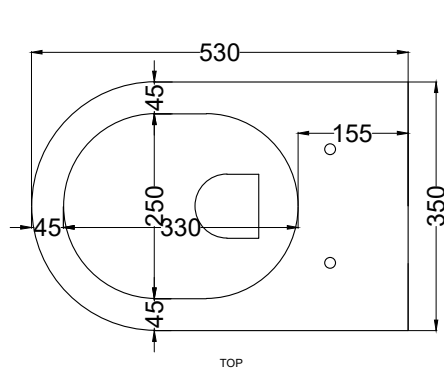

* = water outlet
** = water inlet
° = fixings

ATTENZIONE/ATTENTION:

ATTENZIONE/ATTENTION: